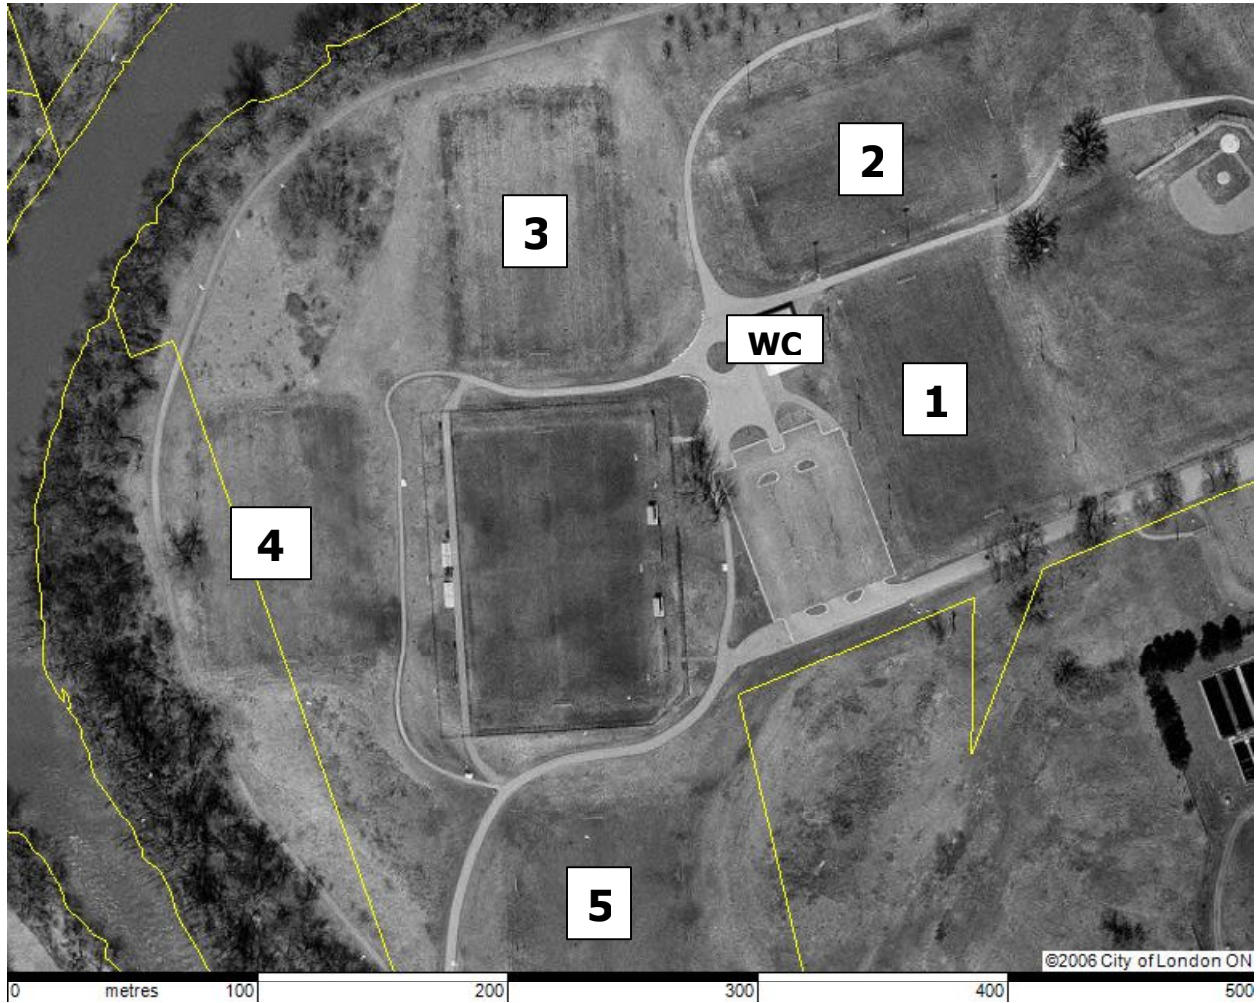

North London Soccer Fields

(Adelaide & Kipps Lane)

There are 5 full soccer fields.

Fields surround Main Soccer field with a fence around it and stadium seating.

We do not use this field.

Extra parking located in front of Sewage Treatment Plant

WC - Washrooms